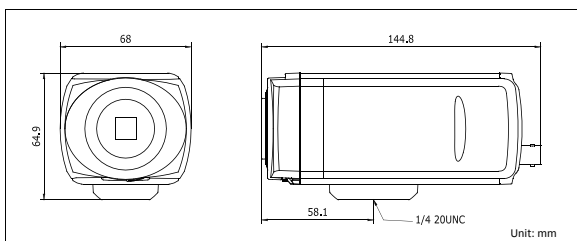

## Dimensions

## Specifications

DS-2CD883F-E(W)	
<b>Camera</b>	
Image sensor	1/2.5" progressive scan CMOS
Min. illumination	Color: 0.6 lux@F1.2, AGC on B/W: 0.08 lux @F1.2, AGC on
Shutter time	1/25s ~ 1/100,000s
Lens mount	C/CS mount
Auto iris	DC drive
Day & night	IR cut filter with auto switch
<b>Compression standard</b>	
Video compression	H.264 / MPEG4 / MJPEG
Bit rate	32 kbps ~ 16 mbps
Audio compression	G.711
Dual stream	Yes
<b>Image</b>	
Max. image resolution	2560 × 1920
Frame rate	50 Hz: 6.25 fps (2560 × 1920) 12.5 fps (2048 × 1536) 25 fps (1920 × 1080) 25 fps (1600 × 1200) 25 fps (1280 × 720) 60 Hz: 7.5 fps (2560 × 1920) 15 fps (2048 × 1536) 30 fps (1920 × 1080) 30 fps (1600 × 1200) 30 fps (1280 × 720)
Image settings	Saturation, brightness, contrast adjustable through client software or web browser
<b>Network</b>	
Network storage	NAS (iSCSI optional)
Alarm trigger	Motion detection, network disconnect, IP address conflict, storage exception
Protocols	TCP/IP, HTTP, DHCP, DNS, DDNS, RTP/RTSP, PPPoE, SMTP, NTP (SNMP, HTTPS, SIP, FTP, SRTSP, 802.1x, IPv6 optional)
Security	Password protection, watermark
System compatibility	ONVIF, PSIA, CGI
<b>Interface</b>	
Audio input	1-ch microphone input, 3.5 mm mini-jack
Audio output	1-ch 3.5 mm audio interface (Line level, 600 Ω)
Communication interface	1 RJ45 10M / 100M ethernet port and 1 RS-485 interface
Alarm input	1
Alarm output	1
Video output	1 Vp-p composite output (75 Ω / BNC)
Local storage	Built-in SD/SDHC slot, up to 32 GB
Reset button	Yes
<b>General</b>	
Operating conditions	-10°C ~ 60°C (14°F ~ 140°F), humidity 90% or less (non-condensing)
Power supply	12 VDC ± 10%, PoE (802.3af)
Power consumption	5W max. (8W max. with IR cut filter on) -W: 7W max. (10W max. with IR cut filter on)
Dimensions	68 × 64.9 × 144.8 mm (2.68" × 2.56" × 5.70")
Weight	500g (1.10 lbs)